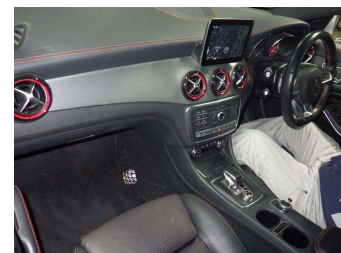

2018 Mercedes-Benz CLA 45 Shooting Brake AMG 4

Purchase Price **\$35,995**

Includes GST
Excludes on-road costs of \$695

Finance may be available on this vehicle. Ask one of our friendly staff for more information.

Body Style
5 door, Station Wagon

Odometer
42,290 km

Engine
2000 cc, In-line 4 cylinder

Fuel Type
Petrol

Transmission
Automatic, Tiptronic, 4WD

Wheels
Factory Alloys

VIN
WDD1179522N709259

Interior
Black, Leather