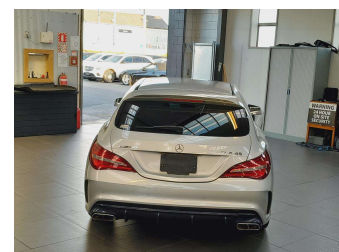

2018 Mercedes-Benz CLA 45 Shooting Brake AMG 4

Purchase Price **\$34,995**

Includes GST
Excludes on-road costs of \$695

Finance may be available on this vehicle. Ask one of our friendly staff for more information.

Gain peace of mind with Mechanical Breakdown Insurance. **Ask us how.**

Top features

- » Cruise Control
- » paddle shift

Body Style
5 door, Station Wagon

Odometer
42,290 km

Engine
2000 cc, In-line 4 cylinder

Ext Colour
Silver

History
-

Seats
5 seats, Leather

CO2 Emissions
★ ★ ★ ★ ☆ ☆ ☆
212 grams/km

Energy Economy
★ ★ ☆ ☆ ☆ ☆ ☆
Annual fuel cost not available

Cost per year is an estimate based on petrol price of \$2.80 per litre and an average distance of 14000 km. Emissions and Energy Economy figures standardised to 3P WLTP.