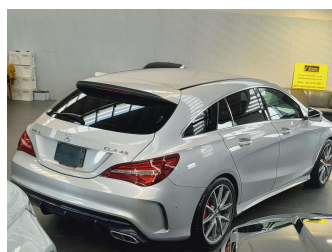

2018 Mercedes-Benz CLA 45 Shooting Brake AMG 4

Purchase Price **\$34,995**

Includes GST
Excludes on-road costs of \$695

Finance may be available on this vehicle. Ask one of our friendly staff for more information.

Gain peace of mind with Mechanical Breakdown Insurance. **Ask us how.**

Top features

- » Cruise Control
- » paddle shift

Body Style
5 door, Station Wagon

Odometer
42,290 km

Engine
2000 cc, In-line 4 cylinder

Ext Colour
Silver

History
-

Seats
5 seats, Leather

CO2 Emissions
★ ★ ★ ★ ☆ ☆ ☆
212 grams/km

Energy Economy
★ ★ ☆ ☆ ☆ ☆ ☆
Annual fuel cost not available

Cost per year is an estimate based on petrol price of \$2.80 per litre and an average distance of 14000 km. Emissions and Energy Economy figures standardised to 3P WLTP.