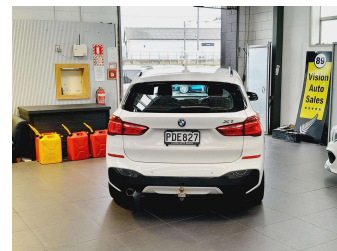

2016 BMW X1 xDrive18d M-Sport NEW SHAPE

Purchase Price
Includes GST, Registration & Licensing

\$14,495

Finance may be available on this vehicle. Ask one of our friendly staff for more information.

Gain peace of mind with Mechanical Breakdown Insurance. **Ask us how.**

Top features

None Listed

Body Style
5 door, SUV / 4x4

Odometer
130,100 km

Engine
1990 cc, In-line 4 cylinder

Fuel Type
Diesel

Transmission
Automatic, Tiptronic, 4WD

Wheels
Factory Alloys