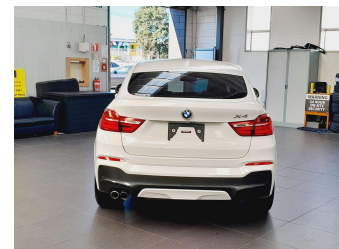

# 2015 BMW X4 X-Drive 35i M-Sport

**Purchase Price**  
Includes GST  
Excludes on-road costs of \$695

**\$22,995**

Finance may be available on this vehicle. Ask one of our friendly staff for more information.

BMW Financial Services  
   
UDC  
New Zealand's Finance Company

Gain peace of mind with Mechanical Breakdown Insurance. **Ask us how.**

**Top features**

None Listed

Body Style  
**5 door, SUV / 4x4**

Odometer  
**70,000 km**

Engine  
**3000 cc, In-line 6 cylinder**

Fuel Type  
**Petrol**

Transmission  
**Automatic, Tiptronic, 4WD**

Wheels  
**Factory Alloys**

VIN  
**WBAXW520300F90332**

Interior  
**Black, Leather**

Safety  
-

Reg No.  
-