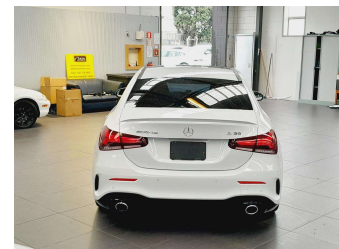

2020 Mercedes-Benz A 35 AMG 2.0P 4 MATIC

Purchase Price

\$36,995

Includes GST
Excludes on-road costs of \$695

Finance may be available on this vehicle. Ask one of our friendly staff for more information.

BMW Financial Services

UDC
New Zealand's Finance Company

Gain peace of mind with Mechanical Breakdown Insurance. **Ask us how.**

Top features

None Listed

Body Style
5 door, Sedan

Odometer
83,050 km

Engine
2000 cc, In-line 4 cylinder

Fuel Type
Petrol

Transmission
Automatic, Tiptronic, 4WD

Wheels
Factory Alloys

VIN
WDD1771512J169812

Interior
Black/Red, Leather

Safety
-

Reg No.
-

Ext Colour
White