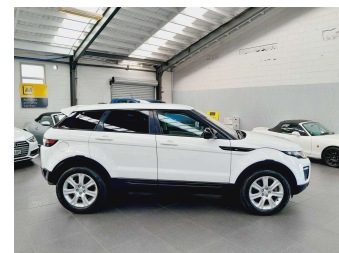

2015 Land Rover Range Rover Evoque SE PLUS 9

Purchase Price

\$24,995

Includes GST
Excludes on-road costs of \$695

Finance may be available on this vehicle. Ask one of our friendly staff for more information.

BMW Financial Services
UDC
New Zealand's Finance Company

Gain peace of mind with Mechanical Breakdown Insurance. **Ask us how.**

provident insurance

Top features

None Listed

Body Style
5 door, SUV / 4x4

Odometer
75,510 km

Engine
2000 cc, In-line 4 cylinder

Fuel Type
Petrol

Transmission
Automatic, Tiptronic, 4WD

Wheels
Factory Alloys

VIN
SALVA2AG2GH096258

Interior
Black/Ivory, Leather

Safety
-

Reg No.
-