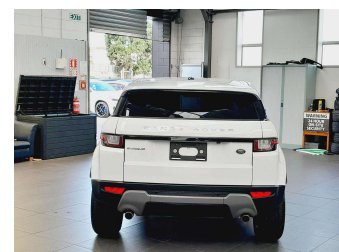

2015 Land Rover Range Rover Evoque SE PLUS 9

Purchase Price

\$24,995

Includes GST
Excludes on-road costs of \$695

Finance may be available on this vehicle. Ask one of our friendly staff for more information.

BMW Financial Services
UDC
New Zealand's Finance Company

Gain peace of mind with Mechanical Breakdown Insurance. **Ask us how.**

provident insurance

Top features

None Listed

Body Style
5 door, SUV / 4x4

Odometer
75,510 km

Engine
2000 cc, In-line 4 cylinder

Fuel Type
Petrol

Transmission
Automatic, Tiptronic, 4WD

Wheels
Factory Alloys

VIN
SALVA2AG2GH096258

Interior
Black/Ivory, Leather

Safety
-

Reg No.
-