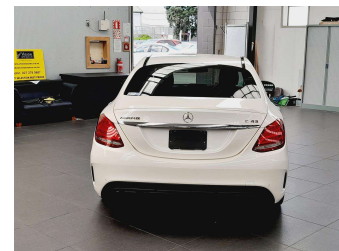

# 2017 Mercedes-Benz C 43 AMG 4Matic Bi-Turbo

Purchase Price

**\$39,995**

Includes GST  
Excludes on-road costs of \$695

Finance may be available on this vehicle. Ask one of our friendly staff for more information.