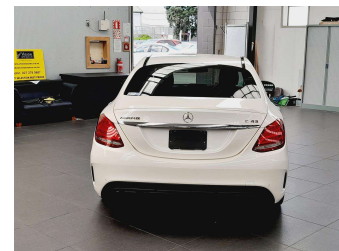

2017 Mercedes-Benz C 43 AMG 4Matic Bi-Turbo

Purchase Price **\$39,995**

Includes GST
Excludes on-road costs of \$695

Finance may be available on this vehicle. Ask one of our friendly staff for more information.

Gain peace of mind with Mechanical Breakdown Insurance. **Ask us how.**

Top features

None Listed

Body Style
4 door, Sedan

Odometer
27,900 km

Engine
3000 cc, V6

Fuel Type
Petrol

Transmission
Automatic, Tiptronic, 4WD