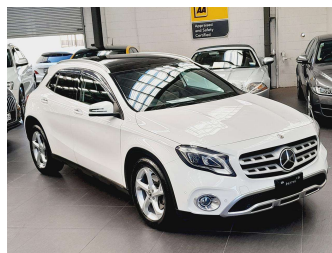

2018 Mercedes-Benz GLA 220 AMG 4 Matic Facelift

Purchase Price

\$19,995

Includes GST
Excludes on-road costs of \$695

Finance may be available on this vehicle. Ask one of our friendly staff for more information.

BMW Financial Services

UDC
New Zealand's Finance Company

Gain peace of mind with Mechanical Breakdown Insurance. **Ask us how.**

provident
insurance

Top features

None Listed

Body Style
5 door, Hatchback

Odometer
93,790 km

Engine
2000 cc, In-line 4 cylinder

Fuel Type
Petrol

Transmission
Automatic, Tiptronic, 4WD

Wheels
Factory Alloys

VIN
WDC1569472J564483

Interior
Black, Leather

Safety
-

Reg No.
-