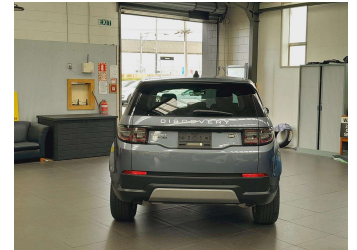

2020 Land Rover Discovery Sport P200 SI4 New

Purchase Price

\$35,995

Includes GST
Excludes on-road costs of \$695

Finance may be available on this vehicle. Ask one of our friendly staff for more information.

BMW Financial Services

UDC
New Zealand's Finance Company

Gain peace of mind with Mechanical Breakdown Insurance. **Ask us how.**

provident
insurance

Top features

None Listed

Body Style
5 door, SUV / 4x4

Odometer
50,110 km

Engine
2000 cc, In-line 4 cylinder

Fuel Type
Petrol

Transmission
Automatic, Tiptronic, 4WD

Wheels
Factory Alloys

VIN
SALCA2AX6LH877396

Interior
Ivory, Leather

Safety
-

Reg No.
-