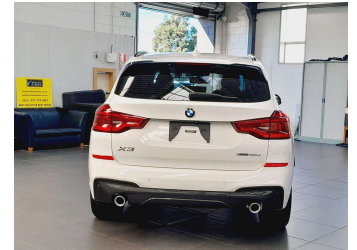

# 2019 BMW X3 X-Drive 20D M-Sport New Shape

**Purchase Price**

**\$39,995**

Includes GST  
Excludes on-road costs of \$695

Finance may be available on this vehicle. Ask one of our friendly staff for more information.

BMW Financial Services

UDC  
New Zealand's Finance Company

Gain peace of mind with Mechanical Breakdown Insurance. **Ask us how.**

**Top features**

None Listed

**Body Style**  
5 door, SUV / 4x4

**Odometer**  
56,960 km

**Engine**  
2000 cc, In-line 4 cylinder

**Fuel Type**  
Diesel

**Transmission**  
Automatic, Tiptronic, 4WD

**Wheels**  
Factory Alloys

**VIN**  
WBATX32080LG60549

**Interior**  
Balao Brown, Leather

**Safety**  
-

**Reg No.**  
-

**Ext Colour**  
White

**History**  
-

**Seats**  
5 seats, Leather

**CO2 Emissions**  
-

**Energy Economy**  
-

Scan this QR code for more info  
Stock ID: 14244