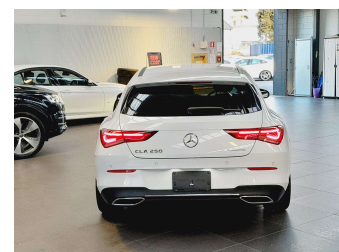

2020 Mercedes-Benz CLA 250 AMG Shooting Brake

Purchase Price **\$46,995**

Includes GST
Excludes on-road costs of \$495

Finance may be available on this vehicle. Ask one of our friendly staff for more information.

BMW Financial Services
 
UDC
New Zealand's Finance Company

Gain peace of mind with Mechanical Breakdown Insurance. **Ask us how.**

Top features

None Listed

Body Style
4 door, Station Wagon

Odometer
16,000 km

Engine
2000 cc, In-line 4 cylinder

Fuel Type
Petrol

Transmission
Automatic, Tiptronic, All Wheel

Wheels
Factory Alloys

VIN
W1K118647N127084

Interior
Black, Leather

Safety
-

Reg No.
-