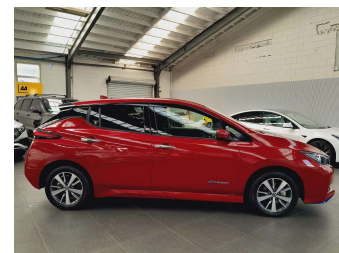

2021 Nissan Leaf X E+ 62 Kw

Purchase Price **\$25,995**

Includes GST
Excludes on-road costs of \$695

Finance may be available on this vehicle. Ask one of our friendly staff for more information.

BMW Financial Services  
UDC
New Zealand's Finance Company

Gain peace of mind with Mechanical Breakdown Insurance. **Ask us how.**

Top features

- » Cruise Control
- » ESC
- » Heated Seats

Body Style
5 door, Hatchback

Odometer
47,710 km

Engine
0 cc, Electric

Fuel Type
Electricity

Transmission
Automatic, Tiptronic

Wheels
Factory Alloys

VIN
-

Interior
Black/Grey, Cloth

Safety
-

Reg No.
-

Ext Colour
Red

History
-