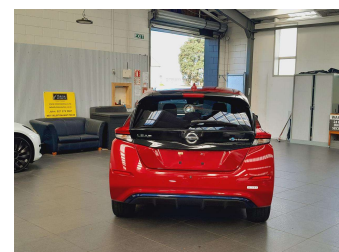

2021 Nissan Leaf X E+ 62 Kw

Purchase Price **\$25,995**

Includes GST
Excludes on-road costs of \$695

Finance may be available on this vehicle. Ask one of our friendly staff for more information.

BMW Financial Services  
UDC
New Zealand's Finance Company

Gain peace of mind with Mechanical Breakdown Insurance. **Ask us how.**

Top features

- » Cruise Control
- » ESC
- » Heated Seats

Body Style
5 door, Hatchback

Odometer
47,710 km

Engine
0 cc, Electric

Fuel Type
Electricity

Transmission
Automatic, Tiptronic

Wheels
Factory Alloys

VIN
-

Interior
Black/Grey, Cloth

Safety
-

Reg No.
-

Ext Colour
Red

History
-