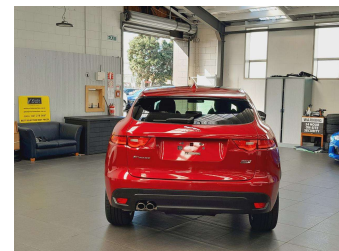

2016 Jaguar F-Pace 20D R Sport 4WD

Purchase Price
Includes GST
Excludes on-road costs of \$695

\$32,995

Finance may be available on this vehicle. Ask one of our friendly staff for more information.

BMW Financial Services

UDC
New Zealand's Finance Company

Gain peace of mind with Mechanical Breakdown Insurance. **Ask us how.**

Top features

- » Heated Seats
- » Panoramic Sunroof

Body Style
5 door, SUV / 4x4

Odometer
21,670 km

Engine
2000 cc, In-line 4 cylinder

Fuel Type
Diesel

Transmission
Automatic, Tiptronic, 4WD

Wheels
20", Factory Alloys

VIN
SADCA2AN6HA050993

Interior
Black, Leather

Safety
-

Reg No.
-