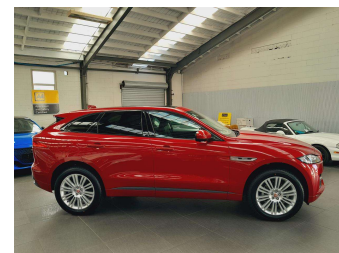

2016 Jaguar F-Pace 20D R Sport 4WD

Purchase Price
Includes GST
Excludes on-road costs of \$695

\$32,995

Finance may be available on this vehicle. Ask one of our friendly staff for more information.

BMW Financial Services

UDC
New Zealand's Finance Company

Gain peace of mind with Mechanical Breakdown Insurance. **Ask us how.**

Top features

- » Heated Seats
- » Panoramic Sunroof

Body Style
5 door, SUV / 4x4

Odometer
21,670 km

Engine
2000 cc, In-line 4 cylinder

Fuel Type
Diesel

Transmission
Automatic, Tiptronic, 4WD

Wheels
20", Factory Alloys

VIN
SADCA2AN6HA050993

Interior
Black, Leather

Safety
-

Reg No.
-