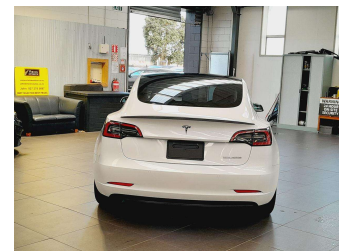

2023 Tesla Model 3 Performance Package Dual

Purchase Price

\$49,995

Includes GST
Excludes on-road costs of \$695

Finance may be available on this vehicle. Ask one of our friendly staff for more information.

Gain peace of mind with Mechanical Breakdown Insurance. **Ask us how.**

Top features

» Panoramic Sunroof

Body Style

4 door, Sedan

Odometer

38,020 km

Engine