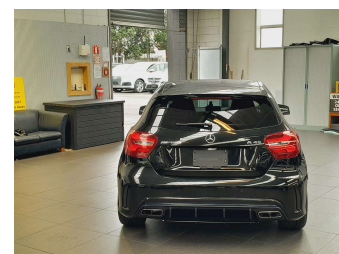

2018 Mercedes-Benz A 45 AMG 4Matic 375Hp New

Purchase Price

\$29,995

Includes GST
Excludes on-road costs of \$695

Finance may be available on this vehicle. Ask one of our friendly staff for more information.

BMW Financial Services

UDC
New Zealand's Finance Company

Gain peace of mind with Mechanical Breakdown Insurance. **Ask us how.**

Top features

- » Reversing Camera

Body Style
5 door, Hatchback

Odometer
88,170 km

Engine
2000 cc, In-line 4 cylinder

Fuel Type
Petrol

Transmission
Automatic, Tiptronic, 4WD

Wheels
Factory Alloys

VIN
WDD1760522J665217

Interior
Black, Leather

Safety

Based on 2025 UCSR rating for 12-18 models

Reg No.
-

Ext Colour
Black

History
-

Seats
5 seats, Leather

CO2 Emissions
★★★★☆
180 grams/km

Energy Economy
★★★★☆☆
Annual fuel cost not available

Cost per year is an estimate based on petrol price of \$2.80 per litre and an average distance of 14000 km. Emissions and Energy Economy figures standardised to 3P WLTP.