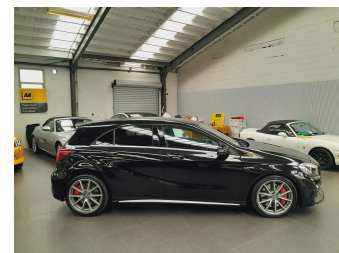

2018 Mercedes-Benz A 45 AMG 4Matic 375Hp New

Purchase Price

\$29,995

Includes GST
Excludes on-road costs of \$695

Finance may be available on this vehicle. Ask one of our friendly staff for more information.

BMW Financial Services

UDC
New Zealand's Finance Company

Gain peace of mind with Mechanical Breakdown Insurance. **Ask us how.**

Top features

- » Reversing Camera

Body Style
5 door, Hatchback

Odometer
88,170 km

Engine
2000 cc, In-line 4 cylinder

Fuel Type
Petrol

Transmission
Automatic, Tiptronic, 4WD

Wheels
Factory Alloys

VIN
WDD1760522J665217

Interior
Black, Leather

Safety

Based on 2025 UCSR rating for 12-18 models

Reg No.
-

Ext Colour
Black

History
-

Seats
5 seats, Leather

CO2 Emissions
★★★★☆
180 grams/km

Energy Economy
★★★★☆☆
Annual fuel cost not available

Cost per year is an estimate based on petrol price of \$2.80 per litre and an average distance of 14000 km. Emissions and Energy Economy figures standardised to 3P WLTP.