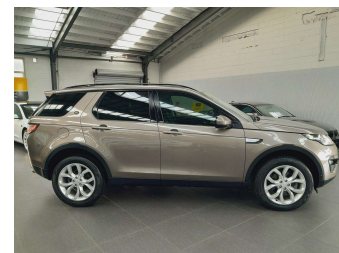

2015 Land Rover Discovery Sport HSE Limited

Purchase Price
Includes GST, Registration & Licensing

\$20,995

Finance may be available on this vehicle. Ask one of our friendly staff for more information.

Gain peace of mind with Mechanical Breakdown Insurance. **Ask us how.**

Top features

None Listed

Body Style
5 door, SUV / 4x4

Odometer
100,450 km

Engine
1999 cc, In-line 4 cylinder

Fuel Type
Petrol

Transmission
Automatic, Tiptronic, 4WD

Wheels
Factory Alloys