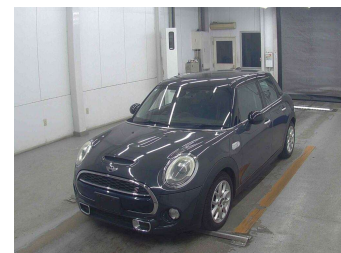

2015 Mini Cooper S 2.0P/NEW SHAPE

Purchase Price **\$13,995**

Includes GST
Excludes on-road costs of \$695

Finance may be available on this vehicle. Ask one of our friendly staff for more information.

BMW Financial Services
 
New Zealand's Finance Company

Gain peace of mind with Mechanical Breakdown Insurance. **Ask us how.**

Top features

- » Reversing Camera

Body Style
5 door, Hatchback

Odometer
91,760 km

Engine
2000 cc, In-line 4 cylinder

Fuel Type
Petrol

Transmission
Automatic, Tiptronic