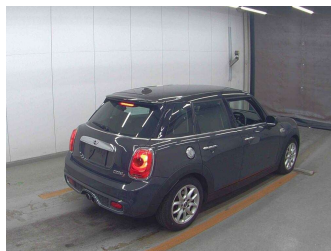

2015 Mini Cooper S 2.0P/NEW SHAPE

Purchase Price **\$13,995**

Includes GST
Excludes on-road costs of \$695

Finance may be available on this vehicle. Ask one of our friendly staff for more information.

BMW Financial Services
 
New Zealand's Finance Company

Gain peace of mind with Mechanical Breakdown Insurance. **Ask us how.**

Top features

- » Reversing Camera

Body Style
5 door, Hatchback

Odometer
91,760 km

Engine
2000 cc, In-line 4 cylinder

Fuel Type
Petrol

Transmission
Automatic, Tiptronic