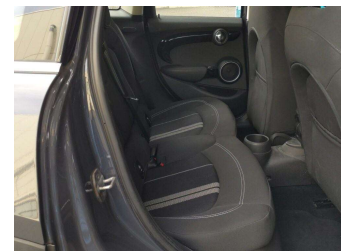

2015 Mini Cooper S 2.0P/NEW SHAPE

Purchase Price **\$13,995**

Includes GST
Excludes on-road costs of \$695

Finance may be available on this vehicle. Ask one of our friendly staff for more information.

BMW Financial Services
 
New Zealand's Finance Company

Gain peace of mind with Mechanical Breakdown Insurance. **Ask us how.**

Top features

- » Reversing Camera

Body Style
5 door, Hatchback

Odometer
91,760 km

Engine
2000 cc, In-line 4 cylinder

Fuel Type
Petrol

Transmission
Automatic, Tiptronic