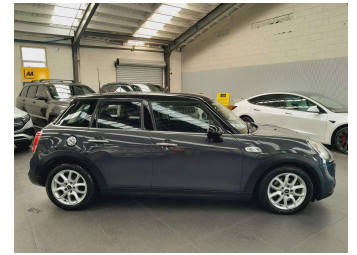

2015 Mini Cooper S 2.0P/NEW SHAPE

Purchase Price **\$13,995**

Includes GST
Excludes on-road costs of \$695

Finance may be available on this vehicle. Ask one of our friendly staff for more information.

Gain peace of mind with Mechanical Breakdown Insurance. **Ask us how.**

Top features

- » Reversing Camera

Body Style
5 door, Hatchback

Odometer
91,760 km

Engine
2000 cc, In-line 4 cylinder

Fuel Type
Petrol

Transmission
Automatic, Tiptronic

Wheels
Factory Alloys

VIN
WMWXS720502B24607

Interior
Black, Cloth

Safety
-

Reg No.
-

Ext Colour
Grey

History
-

Seats
5 seats, Cloth

CO2 Emissions
-