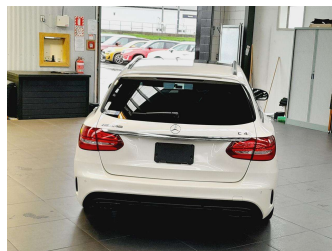

2018 Mercedes-Benz C 43 AMG 4Matic Bi-Turbo

Purchase Price **\$39,995**

Includes GST
Excludes on-road costs of \$695

Finance may be available on this vehicle. Ask one of our friendly staff for more information.

Gain peace of mind with Mechanical Breakdown Insurance. **Ask us how.**

Top features

None Listed

Body Style
5 door, Station Wagon

Odometer
58,860 km

Engine
3000 cc, V6

Fuel Type
Petrol

Transmission
Automatic, Tiptronic, 4WD