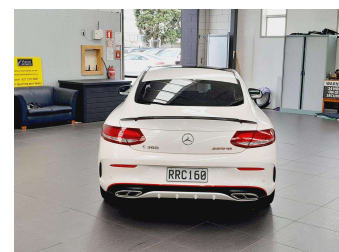

2017 Mercedes-Benz C 300 AMG Sport 2.0P/9AT/NZ

Purchase Price
Includes GST, Registration & Licensing

\$35,995

Finance may be available on this vehicle. Ask one of our friendly staff for more information.

BMW Financial Services
 
UDC
New Zealand's Finance Company

Gain peace of mind with Mechanical Breakdown Insurance. **Ask us how.**

 **provident insurance**

Top features

None Listed

Body Style
4 door, Coupe

Odometer
42,680 km

Engine
1991 cc, In-line 4 cylinder

Fuel Type
Petrol

Transmission
Automatic, Tiptronic, Rear

Wheels
Factory Alloys

VIN
WDD2053482F503529

Interior
Black, Leather

Safety

Based on 2025 UCSR rating for 14-23 models

Reg No.
RRC160

Ext Colour
White

History
NZ New, 3 owners

Seats
4 seats, Leather

CO2 Emissions
★★★★☆
176 grams/km

Energy Economy
★★★★☆☆
Annual fuel cost of \$2,860
7.3L per 100km