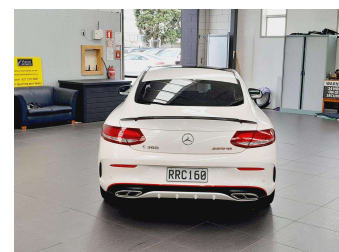

2017 Mercedes-Benz C 300 AMG Sport 2.0P/9AT/NZ

Purchase Price **\$33,995**
Includes GST, Registration & Licensing

Finance may be available on this vehicle. Ask one of our friendly staff for more information.

BMW Financial Services
 
UDC
New Zealand's Finance Company

Gain peace of mind with Mechanical Breakdown Insurance. **Ask us how.**

 **provident insurance**

Top features

None Listed

Body Style
4 door, Coupe

Odometer
42,680 km

Engine
1991 cc, In-line 4 cylinder

Fuel Type
Petrol

Transmission
Automatic, Tiptronic, Rear

Wheels
Factory Alloys

VIN
WDD2053482F503529

Interior
Black, Leather

Safety

Based on 2025 UCSR rating for 14-23 models

Reg No.
RRC160

Ext Colour
White

History
NZ New, 3 owners

Seats
4 seats, Leather

CO2 Emissions
★★★★☆
176 grams/km

Energy Economy
★★★★☆☆
Annual fuel cost of \$2,860
7.3L per 100km