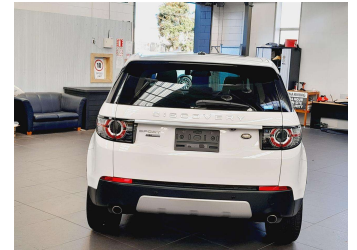

2015 Land Rover Discovery Sport HSE Limited

Purchase Price

\$33,995

Includes GST
Excludes on-road costs of \$595

Finance may be available on this vehicle. Ask one of our friendly staff for more information.

BMW Financial Services

Gain peace of mind with Mechanical Breakdown Insurance. **Ask us how.**

Top features

- » Heated Seats
- » Reversing Camera

Body Style
5 door, SUV / 4x4

Odometer
67,914 km

Engine
2000 cc, In-line 4 cylinder

Fuel Type
Petrol

Transmission
Automatic, Tiptronic, 4WD

Wheels
Factory Alloys

VIN
SALCA2AGXFH541741

Interior
Ivory, Leather

Safety
-

Reg No.
-

Ext Colour
White