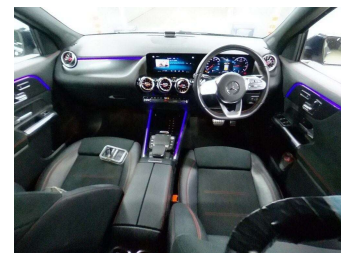

# 2021 Mercedes-Benz GLA 35 AMG 2.0P 4 MATIC

Purchase Price

**\$49,995**

Includes GST  
Excludes on-road costs of \$695

Finance may be available on this vehicle. Ask one of our friendly staff for more information.

## Top features

None Listed

Body Style

**5 door, Hatchback**

Odometer

**23,060 km**

Engine

**2000 cc, In-line 4 cylinder**

Interior

**Black, leather/Suede**

Safety

-

Reg No.

-

Ext Colour

**Blue**

History

-

Seats

**5 seats, Leather/Suede**

CO2 Emissions

-

Energy Economy

-