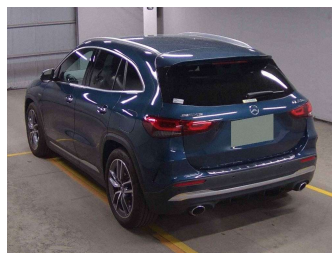

# 2021 Mercedes-Benz GLA 35 AMG 2.0P 4 MATIC

Purchase Price

**\$49,995**

Includes GST  
Excludes on-road costs of \$695

Finance may be available on this vehicle. Ask one of our friendly staff for more information.

## Top features

None Listed

Body Style

**5 door, Hatchback**

Odometer

**23,060 km**

Engine

**2000 cc, In-line 4 cylinder**