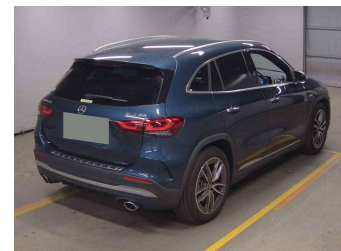

# 2021 Mercedes-Benz GLA 35 AMG 2.0P 4 MATIC

Purchase Price

**\$49,995**

Includes GST  
Excludes on-road costs of \$695

Finance may be available on this vehicle. Ask one of our friendly staff for more information.

## Top features

None Listed

Body Style

**5 door, Hatchback**

Odometer

**23,060 km**

Engine

**2000 cc, In-line 4 cylinder**