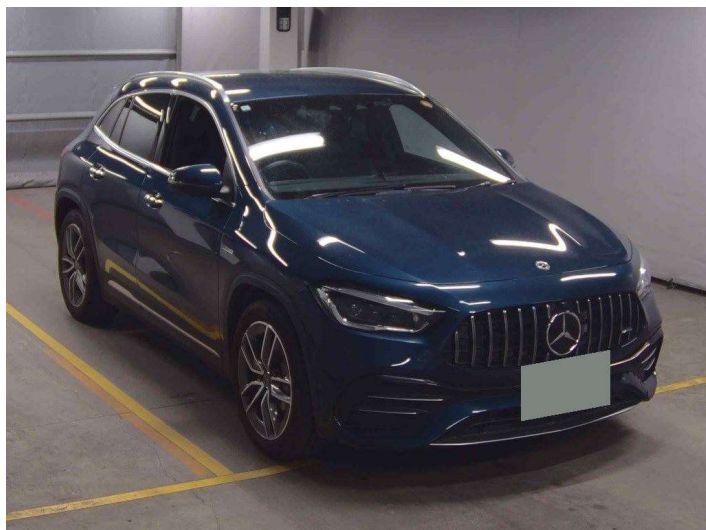

# 2021 Mercedes-Benz GLA 35 AMG 2.0P 4 MATIC

Purchase Price

**\$49,995**

Includes GST  
Excludes on-road costs of \$695

Finance may be available on this vehicle. Ask one of our friendly staff for more information.

## Top features

None Listed

Body Style

**5 door, Hatchback**

Odometer

**23,060 km**

Engine

**2000 cc, In-line 4 cylinder**