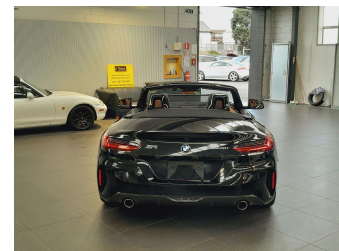

2019 BMW Z4 M-Sport 2.0P New Shape

Purchase Price

\$47,995

Includes GST
Excludes on-road costs of \$695

Finance may be available on this vehicle. Ask one of our friendly staff for more information.

BMW Financial Services

UDC
New Zealand's Finance Company

Gain peace of mind with Mechanical Breakdown Insurance. **Ask us how.**

provident
insurance

Top features

- » Cruise Control
- » Reversing Camera

Body Style
2 door, Convertible

Odometer
34,740 km

Engine
2000 cc, In-line 4 cylinder

Fuel Type
Petrol

Transmission
Automatic, Tiptronic

Wheels
Factory Alloys

VIN
WBAHF12000WW54026

Interior
Brun, Leather

Safety
-