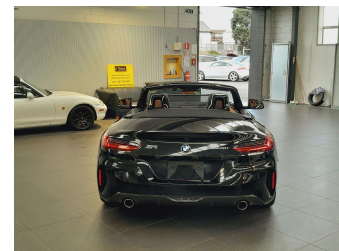

2019 BMW Z4 M-Sport 2.0P New Shape

Purchase Price

\$47,995

Includes GST
Excludes on-road costs of \$695

Finance may be available on this vehicle. Ask one of our friendly staff for more information.

Gain peace of mind with Mechanical Breakdown Insurance. **Ask us how.**

Top features

- » Cruise Control
- » Reversing Camera

Body Style
2 door, Convertible

Odometer
34,740 km

Engine
2000 cc, In-line 4 cylinder

Fuel Type
Petrol

Transmission
Automatic, Tiptronic

Wheels
Factory Alloys