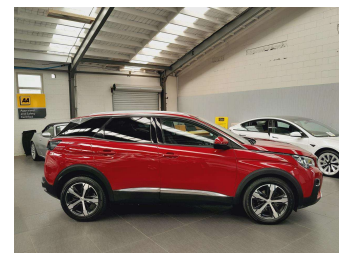

2018 Peugeot 3008 1.6PT/6AT/ALLURE/NZ NEW

Purchase Price
Includes GST, Registration & Licensing

\$17,995

Finance may be available on this vehicle. Ask one of our friendly staff for more information.

BMW Financial Services
 
UDC
New Zealand's Finance Company

Gain peace of mind with Mechanical Breakdown Insurance. **Ask us how.**

provident
insurance

Top features

None Listed

Body Style
5 door, Station Wagon

Odometer
79,780 km

Engine
1598 cc, In-line 4 cylinder

Fuel Type
Petrol