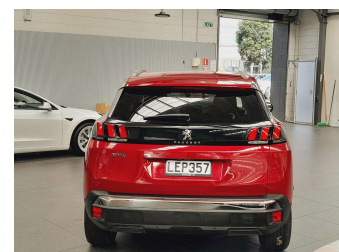

2018 Peugeot 3008 1.6PT/6AT/ALLURE/NZ NEW

Purchase Price
Includes GST, Registration & Licensing

\$17,995

Finance may be available on this vehicle. Ask one of our friendly staff for more information.

Gain peace of mind with Mechanical Breakdown Insurance. **Ask us how.**

Top features

None Listed

Body Style
5 door, Station Wagon

Odometer
81,700 km

Engine
1598 cc, In-line 4 cylinder

Fuel Type
Petrol

Transmission
Automatic, Tiptronic

Wheels
Factory Alloys

VIN
VF3M45GYWHS362475

Interior
Black/Grey, Part Leather

Safety

Based on 2025 VSRR rating

Reg No.
LEP357

Ext Colour
Red

History
NZ New

Seats
5 seats, Part-Leather