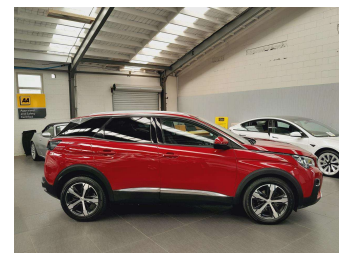

2018 Peugeot 3008 1.6PT/6AT/ALLURE/NZ NEW

Purchase Price
Includes GST, Registration & Licensing

\$17,995

Finance may be available on this vehicle. Ask one of our friendly staff for more information.

Gain peace of mind with Mechanical Breakdown Insurance. **Ask us how.**

Top features

None Listed

Body Style
5 door, Station Wagon

Odometer
81,700 km

Engine
1598 cc, In-line 4 cylinder

Fuel Type
Petrol

Transmission
Automatic, Tiptronic

Wheels
Factory Alloys