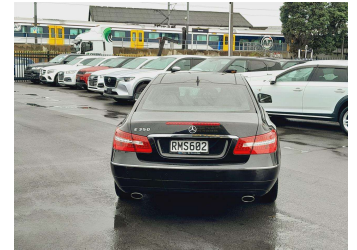

2012 Mercedes-Benz E 350 Coupe AMG Sport

Purchase Price **\$11,995**
Includes GST, Registration & Licensing

Finance may be available on this vehicle. Ask one of our friendly staff for more information.

Gain peace of mind with Mechanical Breakdown Insurance. **Ask us how.**

Top features
None Listed

Body Style
4 door, Sedan

Odometer
77,070 km

Engine
3490 cc, Flat 6 Cylinder

Fuel Type
Petrol

Transmission
Automatic, Rear Wheel

Wheels
Factory Alloys

VIN
WDD2073592F162755

Interior
Fawn, Leather

Safety

Based on 2025 UCSR rating for 09-16 models

Reg No.
RMS602

Ext Colour
Black

History
NZ New

Seats
4 seats, Leather

CO2 Emissions
★★★★☆
200 grams/km