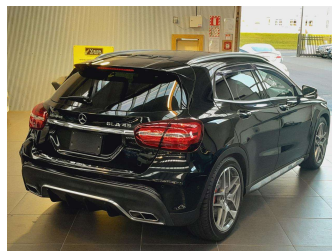

2018 Mercedes-Benz GLA 45 AMG 4 Matic 280Kw

Purchase Price **\$30,995**

Includes GST
Excludes on-road costs of \$595

Finance may be available on this vehicle. Ask one of our friendly staff for more information.

Gain peace of mind with Mechanical Breakdown Insurance. **Ask us how.**

Top features

- » Heated Seats
- » Reversing Camera

Body Style
5 door, Hatchback

Odometer
64,900 km

Engine
2000 cc, In-line 4 cylinder

Ext Colour
Black

History
-

Seats
5 seats, Leather

CO2 Emissions
★★★★☆
191 grams/km

Energy Economy
★★★★☆
Annual fuel cost not available

Cost per year is an estimate based on petrol price of \$2.80 per litre and an average distance of 14000 km. Emissions and Energy Economy figures standardised to 3P WLTP.