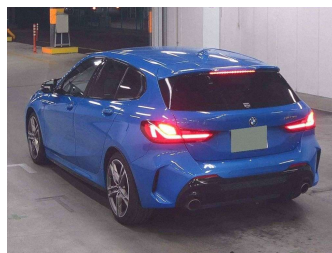

2020 BMW M135i X-Drive M Performance New

Purchase Price **\$36,995**

Includes GST
Excludes on-road costs of \$695

Finance may be available on this vehicle. Ask one of our friendly staff for more information.

Gain peace of mind with Mechanical Breakdown Insurance. **Ask us how.**

Top features

None Listed

Body Style
5 door, Hatchback

Odometer
35,340 km

Engine
2000 cc, In-line 4 cylinder

Fuel Type
Petrol

Transmission
Automatic, Tiptronic, 4WD

Wheels
Factory Alloys

VIN
WBA7L120007F27469

Interior
Black, alcantara m sport

Safety
-

Reg No.
-

Ext Colour
Blue

History
-

Seats
5 seats, Suede