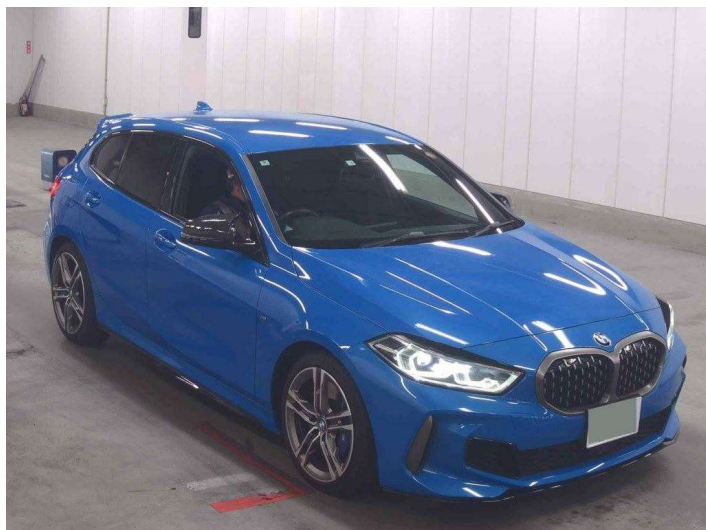

2020 BMW M135i X-Drive M Performance New

Purchase Price **\$36,995**

Includes GST
Excludes on-road costs of \$695

Finance may be available on this vehicle. Ask one of our friendly staff for more information.

Gain peace of mind with Mechanical Breakdown Insurance. **Ask us how.**

Top features

None Listed

Body Style
5 door, Hatchback

Odometer
35,340 km

Engine
2000 cc, In-line 4 cylinder

Fuel Type
Petrol

Transmission
Automatic, Tiptronic, 4WD

Wheels
Factory Alloys

VIN
WBA7L120007F27469

Interior
Black, alcantara m sport

Safety
-

Reg No.
-

Ext Colour
Blue

History
-

Seats
5 seats, Suede