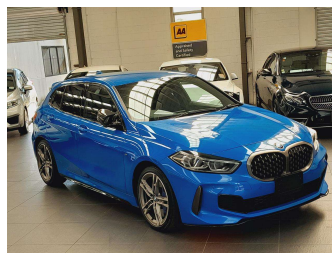

# 2020 BMW M135i X-Drive M Performance New

**Purchase Price**

**\$36,995**

Includes GST  
Excludes on-road costs of \$695

Finance may be available on this vehicle. Ask one of our friendly staff for more information.

BMW Financial Services

UDC  
New Zealand's Finance Company

Gain peace of mind with Mechanical Breakdown Insurance. **Ask us how.**

provident  
insurance

**Top features**

None Listed

**Body Style**  
5 door, Hatchback

**Odometer**  
35,340 km

**Engine**  
2000 cc, In-line 4 cylinder

**Fuel Type**  
Petrol

**Transmission**  
Automatic, Tiptronic, 4WD

**Wheels**  
Factory Alloys

**VIN**  
WBA7L120007F27469

**Interior**  
Black, alcantara m sport