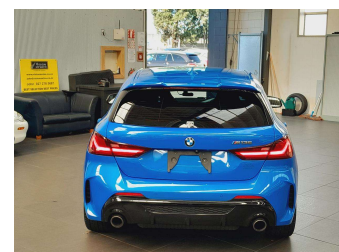

# 2020 BMW M135i X-Drive M Performance New

**Purchase Price**

**\$36,995**

Includes GST  
Excludes on-road costs of \$695

Finance may be available on this vehicle. Ask one of our friendly staff for more information.

BMW Financial Services

UDC  
New Zealand's Finance Company

Gain peace of mind with Mechanical Breakdown Insurance. **Ask us how.**

provident  
insurance

**Top features**

None Listed

**Body Style**  
5 door, Hatchback

**Odometer**  
35,340 km

**Engine**  
2000 cc, In-line 4 cylinder

**Fuel Type**  
Petrol

**Transmission**  
Automatic, Tiptronic, 4WD

**Wheels**  
Factory Alloys

**VIN**  
WBA7L120007F27469

**Interior**  
Black, alcantara m sport