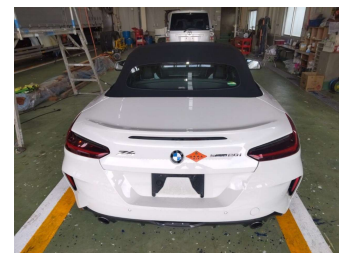

2021 BMW Z4 M-Sport 2.0P New Shape

Purchase Price **\$49,995**

Includes GST
Excludes on-road costs of \$695

Finance may be available on this vehicle. Ask one of our friendly staff for more information.

BMW Financial Services
 
UDC
New Zealand's Finance Company

Gain peace of mind with Mechanical Breakdown Insurance. **Ask us how.**

Top features

None Listed

Body Style
2 door, Convertible

Odometer
39,000 km

Engine
2000 cc, In-line 4 cylinder

Fuel Type
Petrol

Transmission
Automatic, Tiptronic