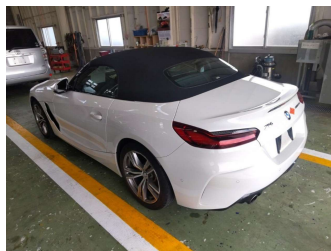

2021 BMW Z4 M-Sport 2.0P New Shape

Purchase Price **\$49,995**

Includes GST
Excludes on-road costs of \$695

Finance may be available on this vehicle. Ask one of our friendly staff for more information.

BMW Financial Services
 
UDC
New Zealand's Finance Company

Gain peace of mind with Mechanical Breakdown Insurance. **Ask us how.**

Top features

None Listed

Body Style
2 door, Convertible

Odometer
39,000 km

Engine
2000 cc, In-line 4 cylinder

Fuel Type
Petrol

Transmission
Automatic, Tiptronic