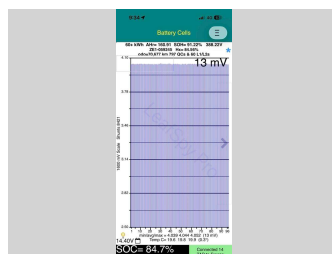

2019 Nissan Leaf E Plus 62Kw Autech Model

Purchase Price **$22,995**
Includes GST
Excludes on-road costs of $695

Finance may be available on this vehicle. Ask one of our friendly staff for more information.

Gain peace of mind with Mechanical Breakdown Insurance. **Ask us how.**

Top features
None Listed

Body Style
5 door, Hatchback

Odometer
70,680 km

Engine
0 cc, Electric

Fuel Type
Electricity

Transmission
Automatic, Tiptronic

Wheels
Factory Alloys

VIN
-

Interior
Black, leather/Suede

Safety
-

Reg No.
-

Ext Colour
Blue

History
Brand New

Seats
5 seats, Leather/Suede

CO2 Emissions
-

Energy Economy
-

Scan this QR code for more info
Stock ID: 14357

Vision Autos | Phone 09 525 1780 | Email finance@visionautos.co.nz
89 Station Road, Penrose, Auckland 1061, New Zealand
www.visionautos.co.nz