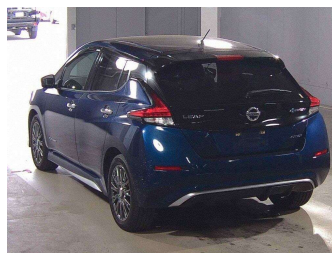

2019 Nissan Leaf E Plus 62Kw Autech Model

Purchase Price **\$22,995**
 Includes GST
 Excludes on-road costs of \$695

Finance may be available on this vehicle. Ask one of our friendly staff for more information.

Gain peace of mind with Mechanical Breakdown Insurance. **Ask us how.**

Top features
 None Listed

Body Style
5 door, Hatchback

Odometer
70,680 km

Engine
0 cc, Electric

Fuel Type
Electricity

Transmission
Automatic, Tiptronic

Wheels
Factory Alloys

VIN
 -

Interior
Black, leather/Suede

Safety
 -

Reg No.
 -

Ext Colour
Blue

History
Brand New

Seats
5 seats, Leather/Suede