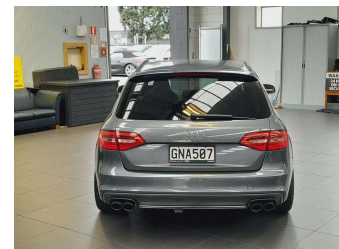

2012 Audi S4 Avant 3.0L Supercharged -NZ NEW

Purchase Price **\$17,995**
Includes GST, Registration & Licensing

Finance may be available on this vehicle. Ask one of our friendly staff for more information.

Gain peace of mind with Mechanical Breakdown Insurance. **Ask us how.**

Top features

None Listed

Body Style
5 door, Station Wagon

Odometer
162,960 km

Engine
2995 cc, V6

Fuel Type
Petrol

Transmission
Automatic, Tiptronic, 4WD