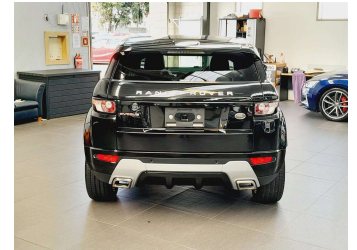

2014 Land Rover Range Rover Evoque DYNAMIC

Purchase Price

\$33,750

Includes GST
Excludes on-road costs of \$595

Finance may be available on this vehicle. Ask one of our friendly staff for more information.

Gain peace of mind with Mechanical Breakdown Insurance. **Ask us how.**

Top features

None Listed

Body Style
5 door, SUV / 4x4

Odometer
47,594 km

Engine
2000 cc, In-line 4 cylinder

Fuel Type
Petrol

Transmission
Automatic, Tiptronic, 4WD