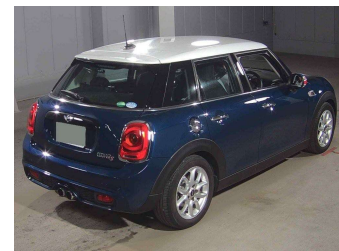

2016 Mini Cooper S New Shape

Purchase Price **\$17,995**

Includes GST
Excludes on-road costs of \$695

Finance may be available on this vehicle. Ask one of our friendly staff for more information.

Gain peace of mind with Mechanical Breakdown Insurance. **Ask us how.**

Top features

None Listed

Body Style
5 door, Hatchback

Odometer
29,000 km

Engine
2000 cc, In-line 4 cylinder

Fuel Type
Petrol

Transmission
Automatic, Tiptronic

Wheels
Factory Alloys