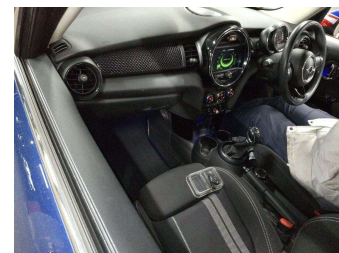

2016 Mini Cooper S New Shape

Purchase Price **\$17,995**

Includes GST
Excludes on-road costs of \$695

Finance may be available on this vehicle. Ask one of our friendly staff for more information.

Gain peace of mind with Mechanical Breakdown Insurance. **Ask us how.**

Top features

None Listed

Body Style
5 door, Hatchback

Odometer
29,000 km

Engine
2000 cc, In-line 4 cylinder

Fuel Type
Petrol

Transmission
Automatic, Tiptronic

Wheels
Factory Alloys