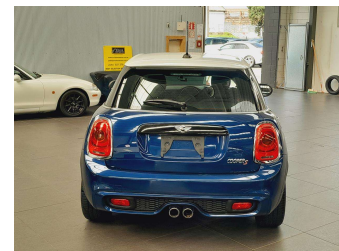

# 2016 Mini Cooper S New Shape 5 Door

**Purchase Price**

**\$16,995**

Includes GST  
Excludes on-road costs of \$695

Finance may be available on this vehicle. Ask one of our friendly staff for more information.

BMW Financial Services

UDC  
New Zealand's Finance Company

Gain peace of mind with Mechanical Breakdown Insurance. **Ask us how.**

provident  
insurance

**Top features**

None Listed

Body Style  
**5 door, Hatchback**

Odometer  
**29,000 km**

Engine  
**2000 cc, In-line 4 cylinder**

Fuel Type  
**Petrol**

Transmission  
**Automatic, Tiptronic**

Wheels  
**Factory Alloys**

VIN  
**WMWXS720002C49823**

Interior  
**Black, Cloth**