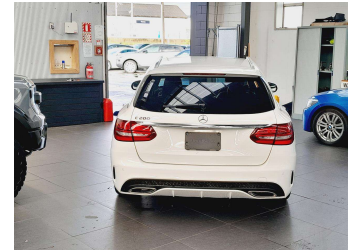

2017 Mercedes-Benz C 200 AMG Sport Line

Purchase Price

\$17,995

Includes GST
Excludes on-road costs of \$595

Finance may be available on this vehicle. Ask one of our friendly staff for more information.

BMW Financial Services
UDC
New Zealand's Finance Company

Gain peace of mind with Mechanical Breakdown Insurance. **Ask us how.**

provident insurance

Top features

None Listed

Body Style
5 door, Station Wagon

Odometer
96,390 km

Engine
2000 cc, In-line 4 cylinder

Fuel Type
Petrol

Ext Colour
White

History
-

Seats
5 seats, Leather

CO2 Emissions
★★★★☆
161 grams/km

Energy Economy
★★★★☆☆
Annual fuel cost of \$2,700
6.9L per 100km

Cost per year is an estimate based on petrol price of \$2.80 per litre and an average distance of 14000 km. Emissions and Energy Economy figures standardised to 3P WLTP.