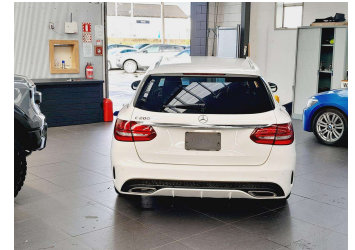

2017 Mercedes-Benz C 200 AMG Sport Line

Purchase Price **\$17,995**

Includes GST
Excludes on-road costs of \$595

Finance may be available on this vehicle. Ask one of our friendly staff for more information.

BMW Financial Services
 
New Zealand's Finance Company

Gain peace of mind with Mechanical Breakdown Insurance. **Ask us how.**

Top features

None Listed

Body Style
5 door, Station Wagon

Odometer
96,390 km

Engine
2000 cc, In-line 4 cylinder

Ext Colour
White

History
-

Seats
5 seats, Leather

CO2 Emissions
★★★★☆
161 grams/km

Energy Economy
★★★★☆☆
Annual fuel cost of \$2,700
6.9L per 100km

Cost per year is an estimate based on petrol price of \$2.80 per litre and an average distance of 14000 km. Emissions and Energy Economy figures standardised to 3P WLTP.