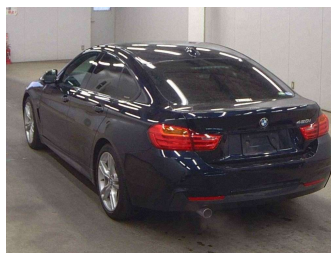

2015 BMW 420i Gran Coupe M-Sport

Purchase Price **\$20,995**

Includes GST
Excludes on-road costs of \$695

Finance may be available on this vehicle. Ask one of our friendly staff for more information.

BMW Financial Services
 
UDC
New Zealand's Finance Company

Gain peace of mind with Mechanical Breakdown Insurance. **Ask us how.**

Top features

None Listed

Body Style
4 door, Sedan

Odometer
36,640 km

Engine
2000 cc, In-line 4 cylinder

Fuel Type
Petrol

Transmission
Automatic, Tiptronic