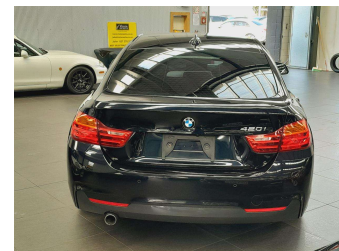

2015 BMW 420i Gran Coupe M-Sport

Purchase Price

\$20,995

Includes GST
Excludes on-road costs of \$695

Finance may be available on this vehicle. Ask one of our friendly staff for more information.

BMW Financial Services
 
UDC
New Zealand's Finance Company

Gain peace of mind with Mechanical Breakdown Insurance. **Ask us how.**

Top features

None Listed

Body Style
4 door, Sedan

Odometer
36,640 km

Engine
2000 cc, In-line 4 cylinder

Fuel Type
Petrol

Transmission
Automatic, Tiptronic