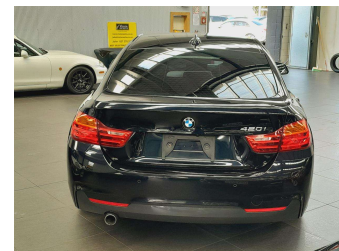

2015 BMW 420i Gran Coupe M-Sport

Purchase Price

\$19,995

Includes GST
Excludes on-road costs of \$695

Finance may be available on this vehicle. Ask one of our friendly staff for more information.

BMW Financial Services
 
UDC
New Zealand's Finance Company

Gain peace of mind with Mechanical Breakdown Insurance. **Ask us how.**

Top features

None Listed

Body Style
4 door, Sedan

Odometer
36,640 km

Engine
2000 cc, In-line 4 cylinder

Fuel Type
Petrol

Transmission
Automatic, Tiptronic