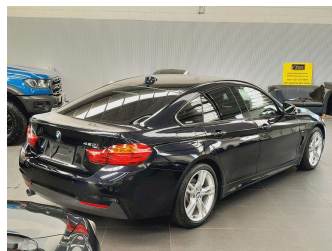

2015 BMW 420i Gran Coupe M-Sport

Purchase Price

\$19,995

Includes GST
Excludes on-road costs of \$695

Finance may be available on this vehicle. Ask one of our friendly staff for more information.

BMW Financial Services
 
UDC
New Zealand's Finance Company

Gain peace of mind with Mechanical Breakdown Insurance. **Ask us how.**

Top features

None Listed

Body Style
4 door, Sedan

Odometer
36,640 km

Engine
2000 cc, In-line 4 cylinder

Fuel Type
Petrol

Transmission
Automatic, Tiptronic

Wheels
Factory Alloys

VIN
WBA4A12020GK06393

Interior
Charcoal, alcantara m sport

Safety
-

Reg No.
-

Ext Colour
Black

History
-

Seats
5 seats, Suede