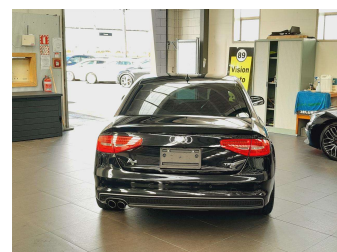

# 2015 Audi A4 2.0 TFSI Sport S-Line

**Purchase Price** **\$18,995**

Includes GST  
Excludes on-road costs of \$595

Finance may be available on this vehicle. Ask one of our friendly staff for more information.

BMW Financial Services  
   
New Zealand's Finance Company

Gain peace of mind with Mechanical Breakdown Insurance. **Ask us how.**

**Top features**

- » paddle shift
- » Reversing Camera

Body Style  
**4 door, Sedan**

Odometer  
**36,150 km**

Engine  
**2000 cc, In-line 4 cylinder**

Fuel Type  
**Petrol**

Transmission  
**Automatic, Tiptronic**

Wheels  
**19", Factory Alloys**

VIN  
**WAUZZZ8KXFA011370**

Interior  
**Black, Leather / S Line**