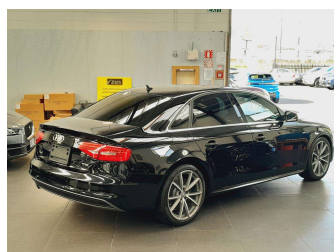

# 2015 Audi A4 2.0 TFSI Sport S-Line

**Purchase Price** **\$18,995**

Includes GST  
Excludes on-road costs of \$595

Finance may be available on this vehicle. Ask one of our friendly staff for more information.

BMW Financial Services  
   
New Zealand's Finance Company

Gain peace of mind with Mechanical Breakdown Insurance. **Ask us how.**

**Top features**

- » paddle shift
- » Reversing Camera

Body Style  
**4 door, Sedan**

Odometer  
**36,150 km**

Engine  
**2000 cc, In-line 4 cylinder**

Fuel Type  
**Petrol**

Transmission  
**Automatic, Tiptronic**

Wheels  
**19", Factory Alloys**

VIN  
**WAUZZZ8KXFA011370**

Interior  
**Black, Leather / S Line**