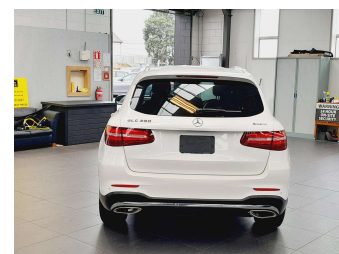

# 2017 Mercedes-Benz GLC 250 4Matic AMG Sport

**Purchase Price**

**\$27,995**

Includes GST  
Excludes on-road costs of \$695

Finance may be available on this vehicle. Ask one of our friendly staff for more information.

Body Style  
**5 door, SUV / 4x4**

Odometer  
**88,515 km**

Engine  
**2000 cc, In-line 4 cylinder**

Fuel Type  
**Petrol**

Transmission  
**Automatic, Tiptronic, 4WD**

Wheels  
-

VIN  
**WDC2539462F326624**