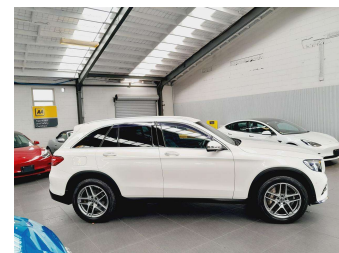

# 2017 Mercedes-Benz GLC 250 4Matic AMG Sport

**Purchase Price**

**\$27,995**

Includes GST  
Excludes on-road costs of \$695

Finance may be available on this vehicle. Ask one of our friendly staff for more information.