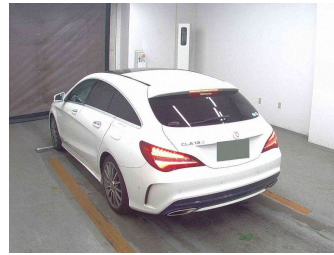

2018 Mercedes-Benz CLA 180 Shooting Brake AMG

Purchase Price **\$21,995**
Includes GST
 Excludes on-road costs of \$695

Finance may be available on this vehicle. Ask one of our friendly staff for more information.

Gain peace of mind with Mechanical Breakdown Insurance. **Ask us how.**

Top features
 None Listed

Body Style
 5 door, Station Wagon

Odometer
 57,410 km

Engine
 1600 cc, In-line 4 cylinder

Fuel Type
 Petrol

Transmission
 Automatic, Tiptronic

Wheels
 Factory Alloys

VIN
 WDD1179422N682809

Interior
 Black, Leather

Safety
 - 

Reg No.
 -

Ext Colour
 White

History
 -