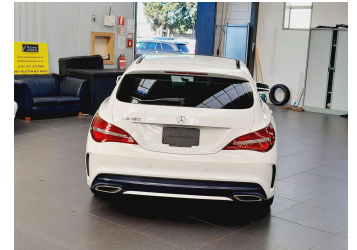

2018 Mercedes-Benz CLA 180 Shooting Brake AMG

Purchase Price

\$19,995

Includes GST
Excludes on-road costs of \$695

Finance may be available on this vehicle. Ask one of our friendly staff for more information.

Gain peace of mind with Mechanical Breakdown Insurance. **Ask us how.**

Top features

None Listed

Body Style
5 door, Station Wagon

Odometer
57,410 km

Engine
1600 cc, In-line 4 cylinder

Fuel Type
Petrol

Transmission
Automatic, Tiptronic