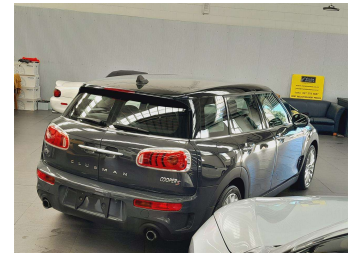

# 2016 Mini Clubman Cooper S New Shape

**Purchase Price** **\$15,995**

Includes GST  
Excludes on-road costs of \$695

Finance may be available on this vehicle. Ask one of our friendly staff for more information.

BMW Financial Services  
   
New Zealand's Finance Company

Gain peace of mind with Mechanical Breakdown Insurance. **Ask us how.**

**Top features**

None Listed

**Body Style**  
5 door, Hatchback

**Odometer**  
90,360 km