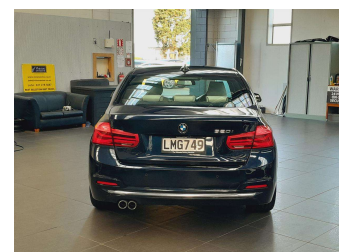

2018 BMW 320i Luxury Individual 2.0P/8AT/SL/4DR

Purchase Price **\$17,495**
Includes GST, Registration & Licensing

Finance may be available on this vehicle. Ask one of our friendly staff for more information.

BMW Financial Services
 
UDC
New Zealand's Finance Company

Gain peace of mind with Mechanical Breakdown Insurance. **Ask us how.**

 **provident insurance**

Top features

None Listed

Body Style
4 door, Sedan

Odometer
104,760 km

Engine
1998 cc, In-line 4 cylinder

Fuel Type
Petrol

Transmission
Automatic, Tiptronic, Rear

Wheels
Factory Alloys

VIN
WBA8A16090NU76308

Interior
WHITE, Leather

Safety

Based on 2025 UCSR rating for 12-19 models

Reg No.
LMG749

Ext Colour
Blue

History
NZ New, 4 owners

Seats
5 seats, Leather

CO2 Emissions
★★★★☆
143 grams/km

Energy Economy
★★★★☆☆
Annual fuel cost of \$2,390
6.1L per 100km