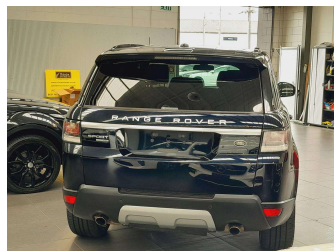

2015 Land Rover Range Rover Sport 3.0L

Purchase Price

\$39,995

Includes GST
Excludes on-road costs of \$595

Finance may be available on this vehicle. Ask one of our friendly staff for more information.

BMW Financial Services

UDC
New Zealand's Finance Company

Gain peace of mind with Mechanical Breakdown Insurance. **Ask us how.**

Top features

- » Cruise Control

Body Style
5 door, SUV / 4x4

Odometer
72,600 km

Engine
3000 cc, V6

Fuel Type
Petrol

Transmission
Automatic, Tiptronic, 4WD

Wheels
22", Factory Alloys

VIN
SALWA2VE7FA527696

Interior
Black, Leather

Safety

Based on 2023 VSRR rating

Reg No.
-

Ext Colour
Black